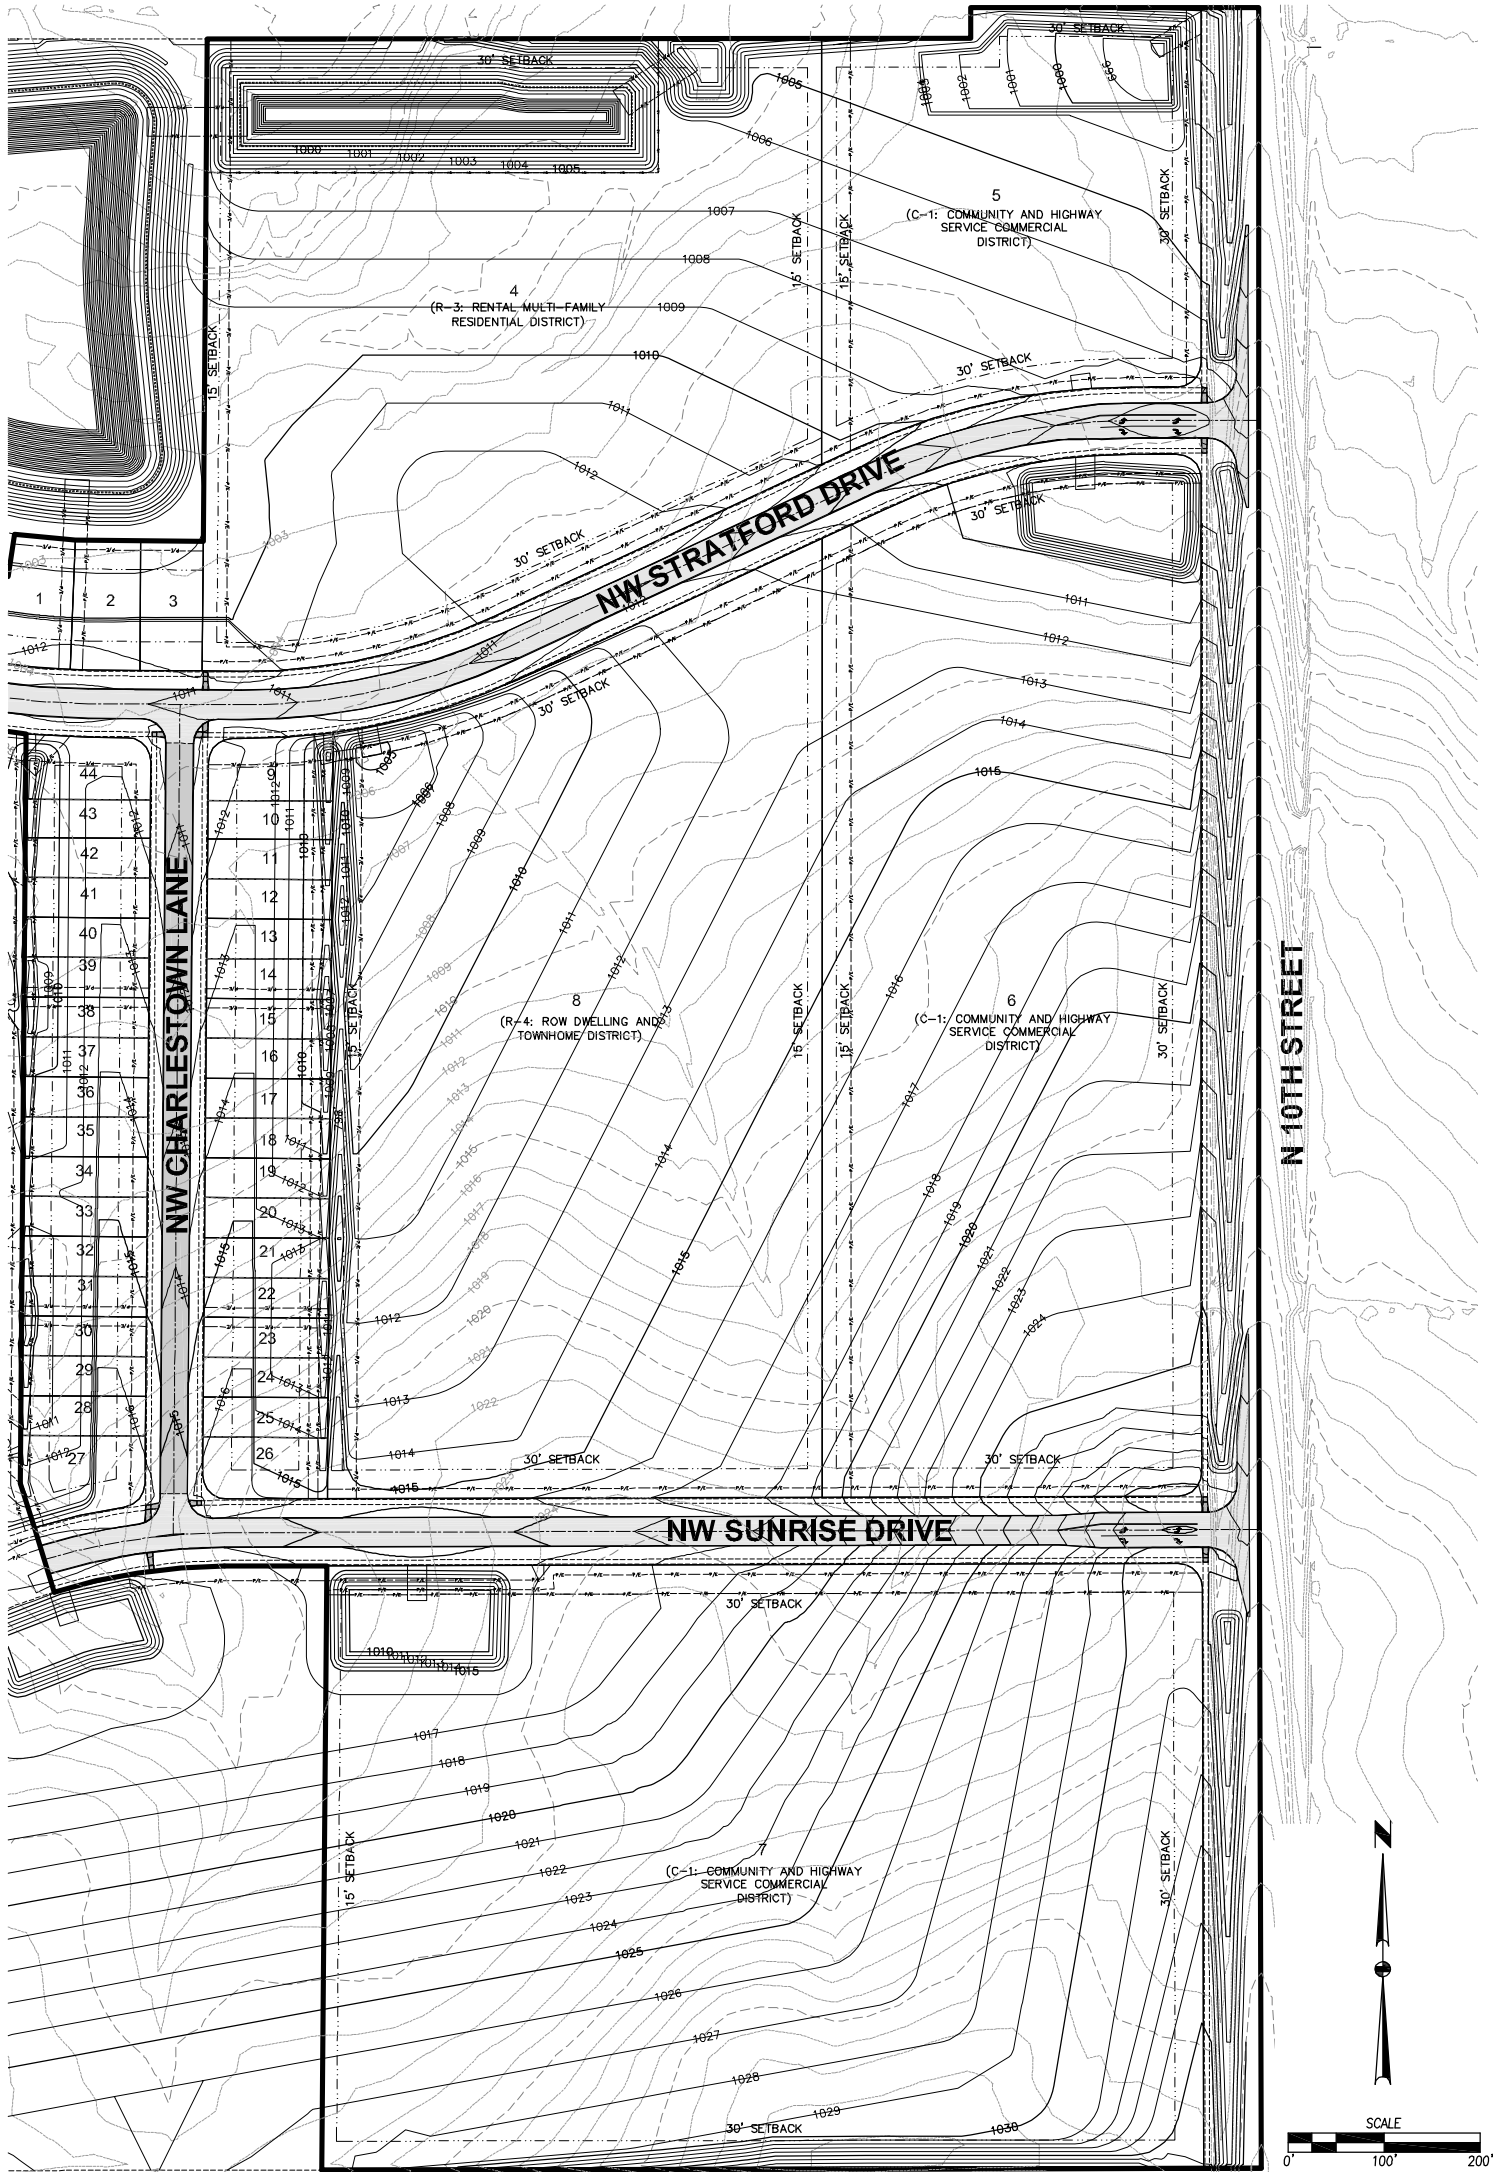

SALES PLAT FOR: STRATFORD CROSSING PLAT 1

WAUKEE, IOWA

Landmark
development services, inc.

2 / 2

STRATFORD CROSSING PLAT 1
SALES PLAT - GRADING

CIVIL DESIGN ADVANTAGE

3405 SE CROSSROADS DRIVE, SUITE G
GRIMES, IOWA 50111
PH: (515) 369-4400 Fax: (515) 369-4410

ENGINEER: EKO

EI: GH

1709.538

WAUKEE, IOWA