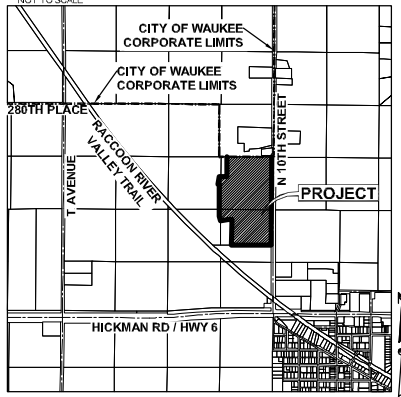

# SALES PLAT FOR: STRATFORD CROSSING PLAT 1

WAUKEE, IOWA

VICINITY MAP  
NOT TO SCALE

WAUKEE, IOWA

**Landmark**  
development services, inc.

1  
2

**STRATFORD CROSSING PLAT 1**  
**SALES PLAT - GRADING**

3405 SE CROSSROADS DRIVE, SUITE G  
GRIMES, IOWA 50111  
PH: (515) 369-4400 Fax: (515) 369-4410