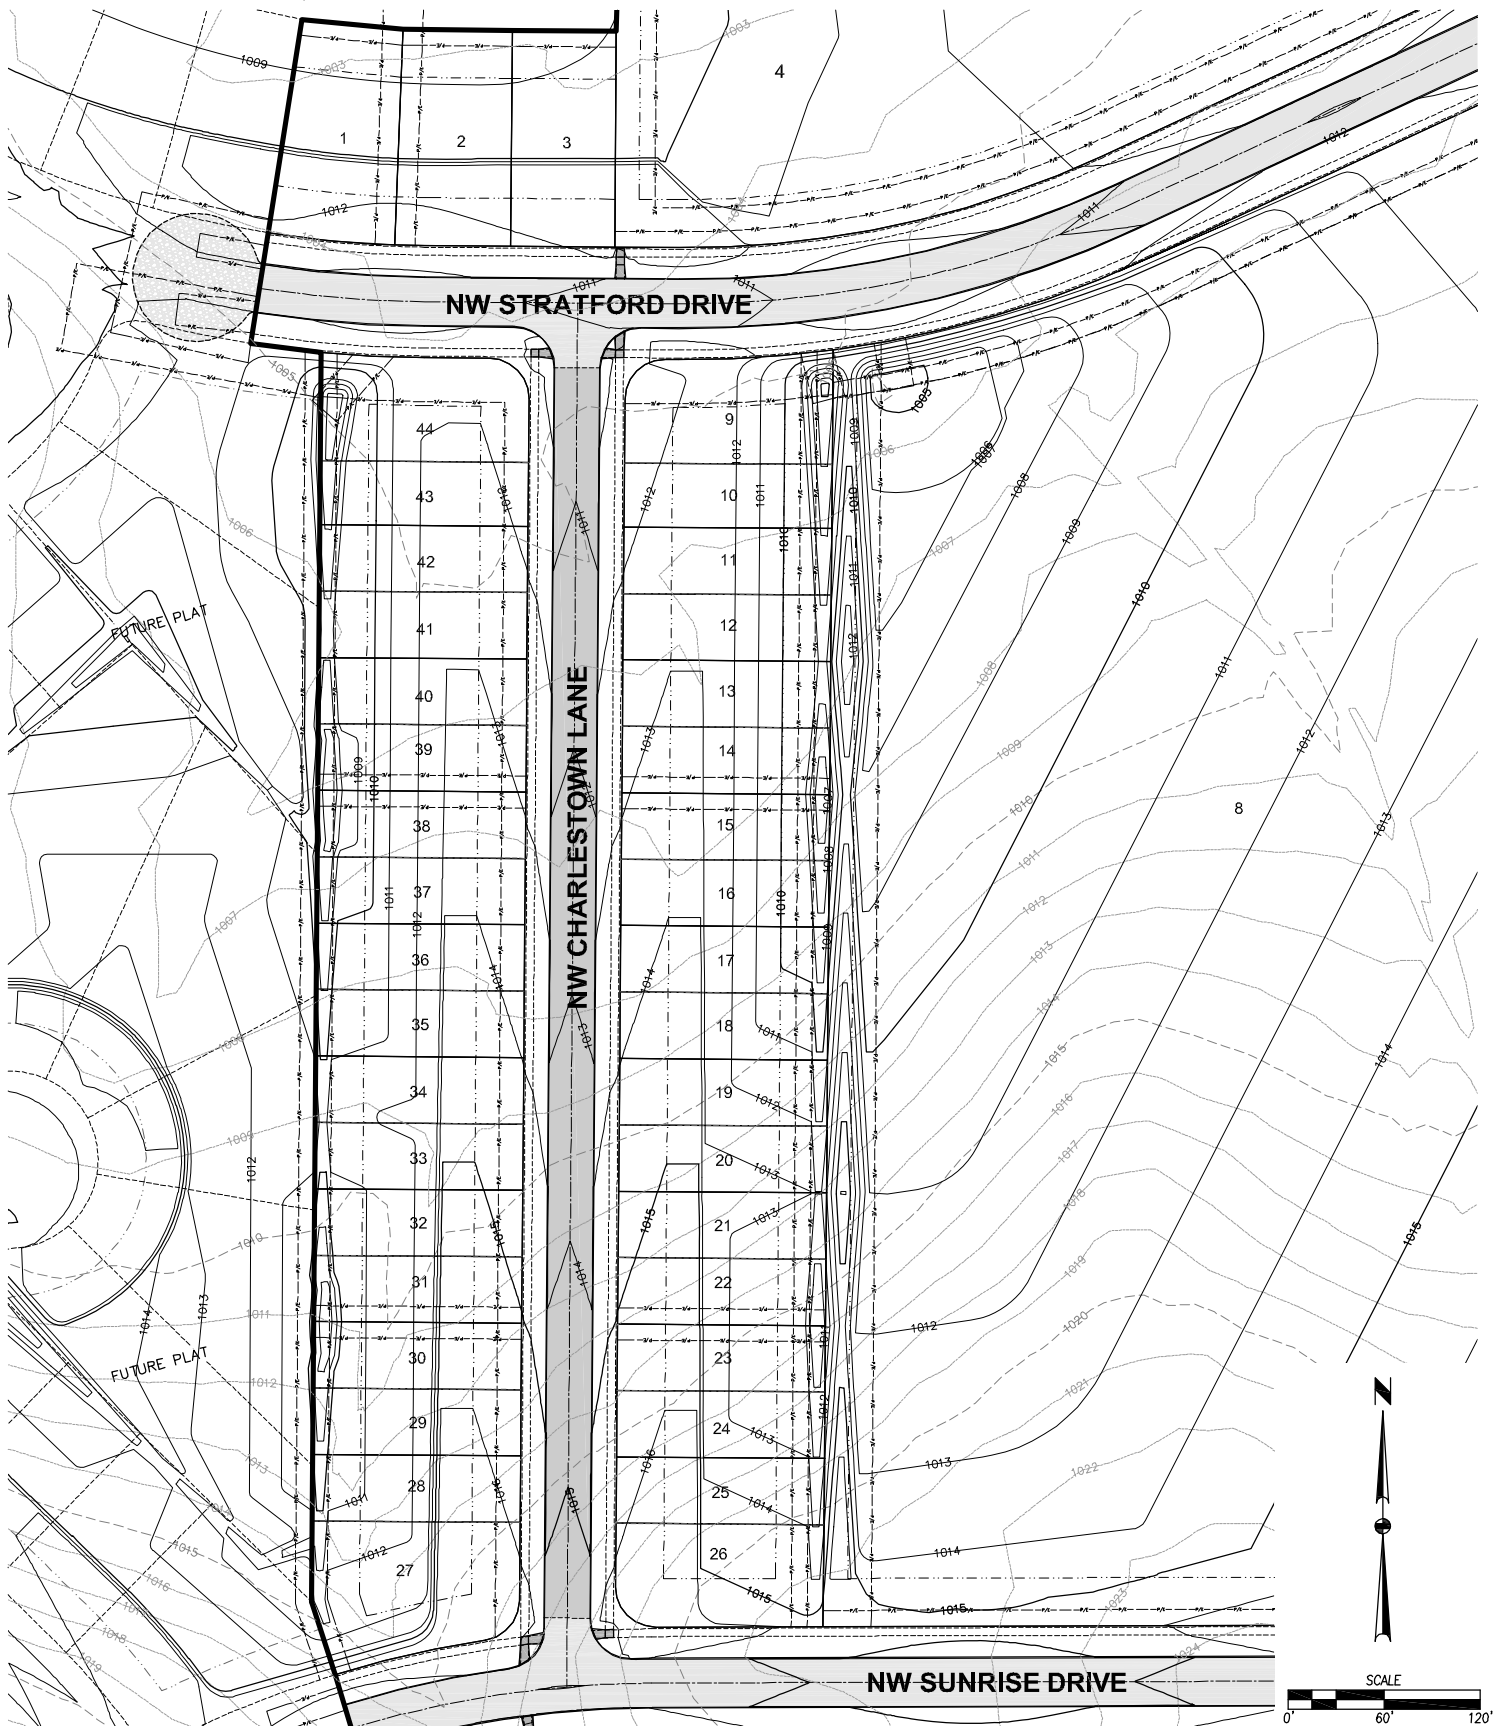

# SALES PLAT FOR: STRATFORD CROSSING PLAT 1

WAUKEE, IOWA

VICINITY MAP  
NOT TO SCALE

WAUKEE, IOWA

**Landmark**  
development services, inc.

1  
2

**STRATFORD CROSSING PLAT 1**  
**SALES PLAT - GRADING**

3405 SE CROSSROADS DRIVE, SUITE G  
GRIMES, IOWA 50111  
PH: (515) 369-4400 Fax: (515) 369-4410